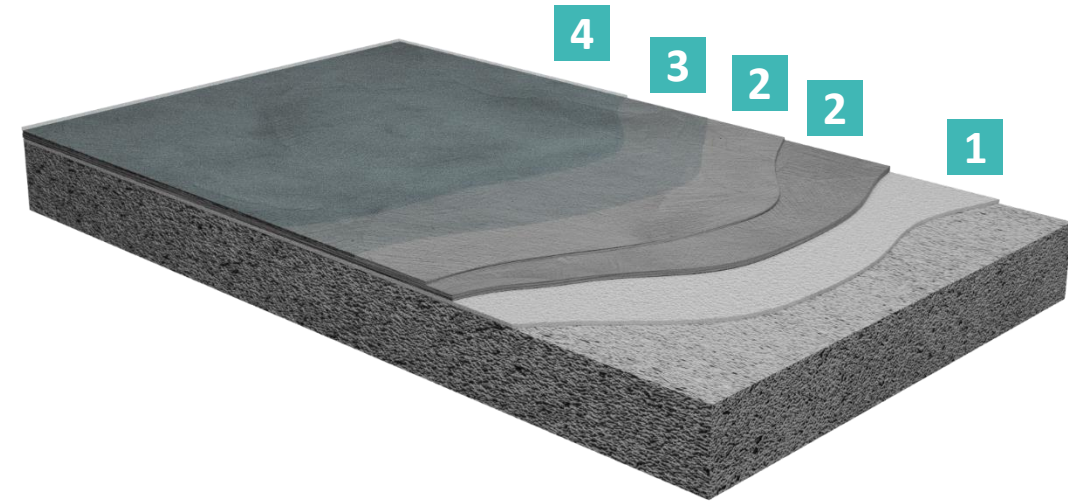

BAUTECH CREATIVO ONE

Ready to use pigmented microcement

- 1** Contacto
or
Baupox 100 ST epoxy resin + quartz sand
- 2** Creativo ONE (2 coatings)
- 3** Baupur 600 HP Primer
- 4** Baupur 600 HP polyurethane varnish (one component)
or
Baupur 700 HP polyurethane varnish (two component)

Colour chart

Benefits

- Applied to walls and floors
- Quick and easy application
- Thickness 2-3 mm
- Seamless
- Wear resistant
- UV resistant