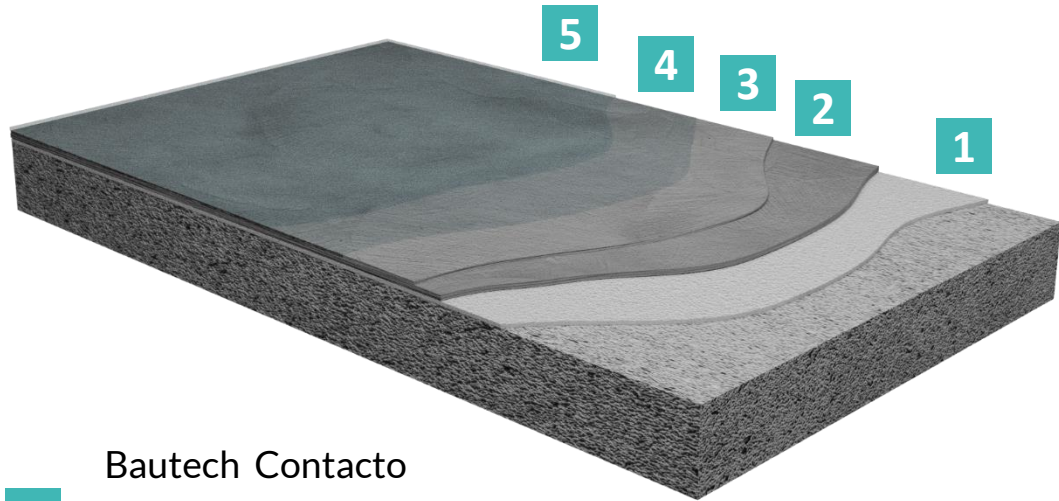

BAUTECH CREATIVO

Three component microcement

- 1** Bautech Contacto
or
Bautech Baupox 100 ST epoxy resin + quartz sand
- 2** Bautech Creativo BASE + liquid pigment
- 3** Bautech Creativo FINISH + liquid pigment
- 4** Bautech Baupur 600 HP Primer
- 5** Bautech Baupur 600 HP polyurethane varnish (one component)
or
Bautech Baupur 700 HP polyurethane varnish (two component)

Colour chart

Benefits

- Quick and easy application
- Unlimited colour range
- Unique texture
- Thickness 2-3 mm
- Flexible
- Seamless
- Applied to different substrate: floors/ walls
- Wear resistant
- UV resistant