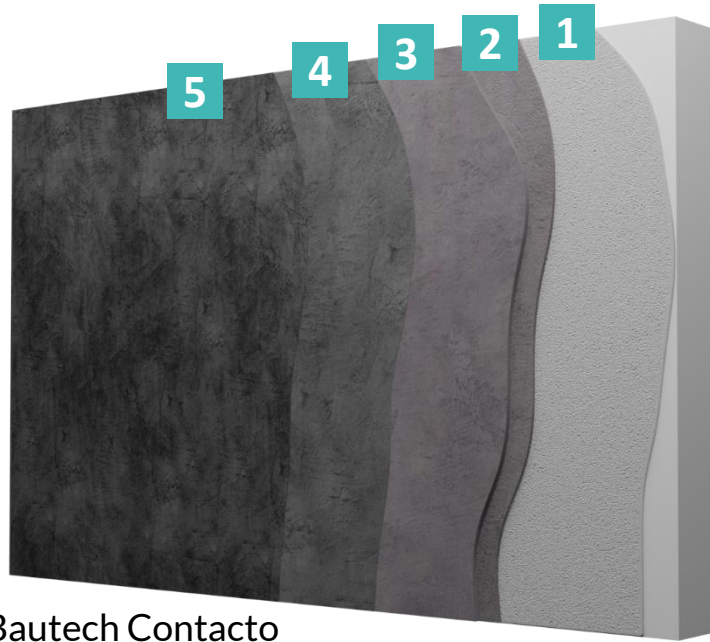

BAUTECH CREATIVO WALL

One-component microcement

- 1 Bautech Contacto
- 2 Bautech Creativo WALL
- 3 Bautech Creativo WALL
- 4 Bautech Creativo Gel (option)
- 5 Baupur 600 HP polyurethane varnish (one component)
or
Baupur 700 HP polyurethane varnish (two component)

Colour chart

Benefits

- Quick and easy application
- Unique texture
- Thickness 2-3 mm
- Applied to different surfaces: wood, concrete, metal, glass
- Wear resistant
- UV resistant